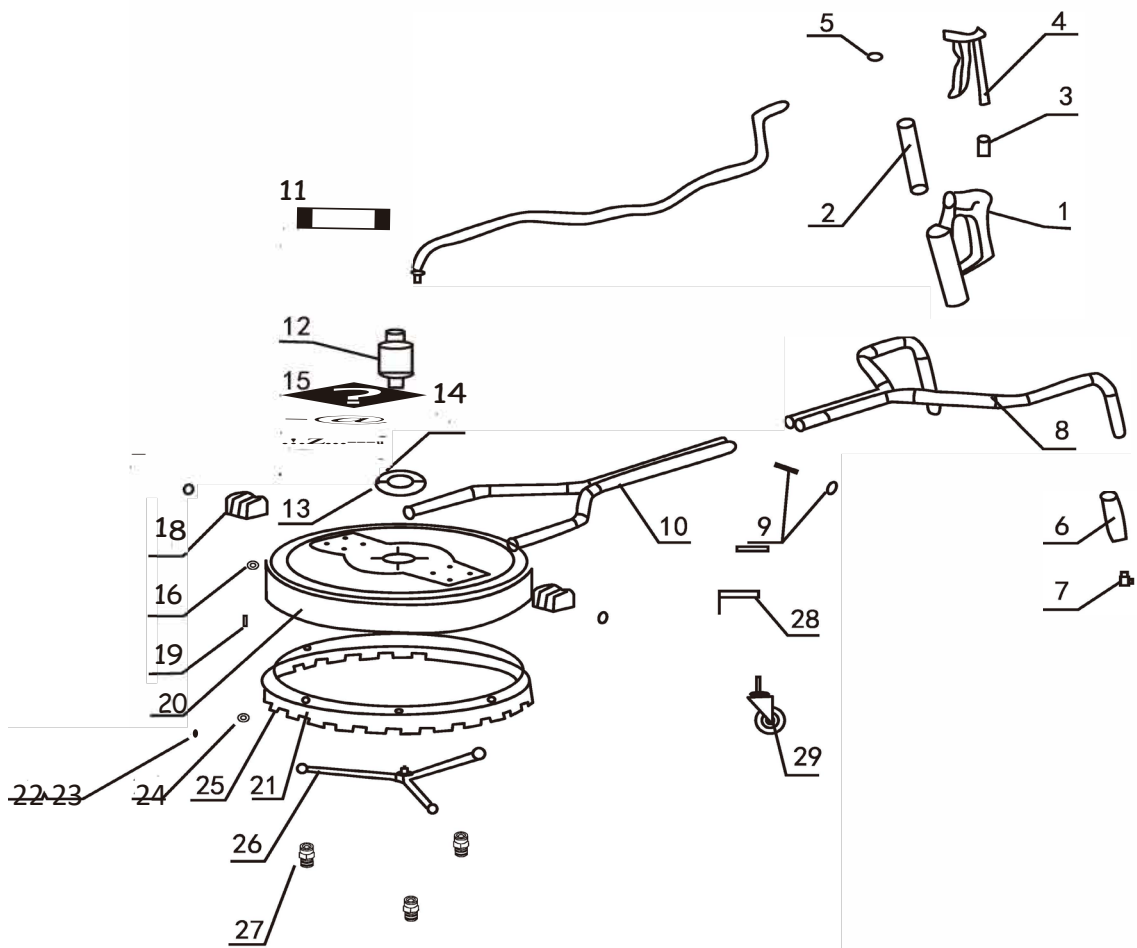

# KSC22SS/W

**Parts Breakdown - Only items with \* are currently available. All other parts special order from supplier.**

Item	Part number	Description	QTY
1 *	KAC7054P	Gun housing & trigger kits	1
2	DF5021	See Item 1 Bushing	1
3	AD3105	See Item 1 Plug	1
4	AC7801	See Item 1 Gun insert	1
5	AD1008	See Item 1 Coupler	1
6	DF5002	See Item 1 Handle grip	1
7	DF7005	Rubber block	1
8 *	KDF3033	Upper handle	1
9	BF3002	Pin & ring kits	1
10	DF3032	Lower handle	1
11 *	KDQ1605BQ	Hose	1
12 *	KBF7004	Rotary head	1
13	BF4014	HOOP	1
14	D13328	Inner hexagon screw, M8*30	26
15	D13324	Inner hexagon screw, M8*25	4
16	D33006	Flat washer, D8	12
17	D13342	Self-lock nut, M8	5
18	BF4001	Block	2
19	D13320	Inner hexagon screw, M8*16	8
20 *	KDF3093	SS cover	1
21	BF7088	Nylon brush	1
22	D13004	Hexagon bolt, M6*20	8
23	D13002	Hexagon bolt, M6*12	5
24	D33003	Flat washer, D6	26
25	D13340	Self-lock nut, M6	13
26	DF3056	3 way arms	1
27 *	KAB25200H	Nozzle (also can use NOZ WJ1/4 25 02)	3
28	DF4039	Caster holder	4
29 *	KDF3006	2.5" caster	4