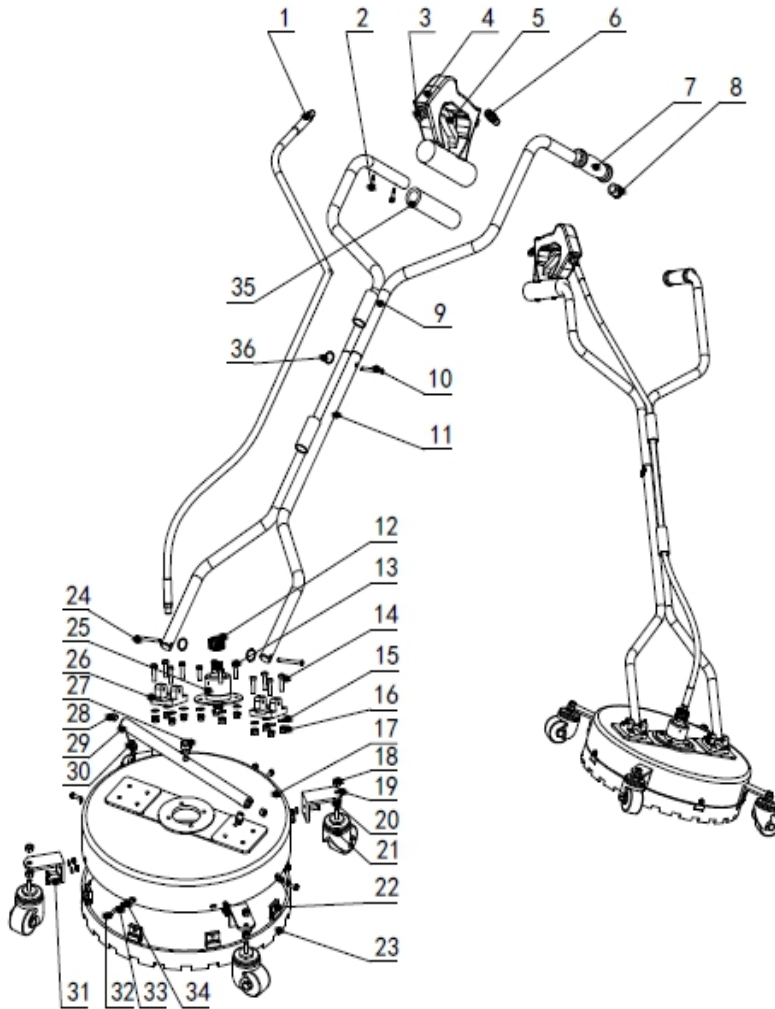

# KSC18W

Item no	Part no	Description	Material	Qty
1 #	DN1605BQ	S.BRAID BLACK RUBBER HOSE.WP4500PSI.3/8"*1.6M.1/4" MNPT FIXED&SWIVEL.W/O SLEEVE		1
2	KNSI	SELF TAPPING SCREW.4.8*38.SS	304	2
3	KAC7054P	STRAIGHT.1/4"MNPT*1/4"FNPT	HPB59-1	1
4	KAC7054P	4000PSI SPRAY GUN HOUSING		1
5	KAC7054P	SPRAY GUN INSERT.4000PSI.3/8"FNPT*1/4"FNPT.AC7042		1
6 #	AD2105	PLUG.3/8"MNPT*3/8"QC.STEEL		1
7 #	DF5002	HANDLE FOAM GRIP		1
8 #	DF7005	RUBBER PLUG		1
9 #	DF2001	UPPER HANDLE	Q235A	1
10 #	DF3011	SHORT PIN	304	1
11 #	DF2002	LOWER HANDLE	Q235A	1
12 #	AD1028	RUBBER PLUG		1

13	KNSI	HEXAGON SOCKET BOLT.M8*25*11.5.SS	304	4
14	KNSI	HEX SOCKET SCREW.M8*30	304	8
15	KNSI	WASHER.SUS304.8*16*1.6	304	12
16	KNSI	HEX NYLON LOCK NUT.M8.SS304	304	12
17 #	DF5033	18"SURFACE CLEANER COVER.RAL5009	PP	1
18	KNSI	HEX NYLON LOCK NUT.M10.SS304	304	4
19 #	DF4039A	CASTOR BRACKET.SPRAYING PLASTICS	2A02	4
20	KNSI	HEX NUT.M10.SS	304	4
21	KAM6302A	ZINC PLATED CASTOR.2.5".M10*25		4
22 #	BF7093	SELF LOCK	6063	9
23 #	BF7092	18" BRUSH SS		1
24 #	DF3010	LONG PIN	304	2
25	KBF7028	SWIVEL		1
26 #	BF4045	HANDLE SEAT.AF1808	2A02	2
27 #	AD2971	ADAPTER	45	1
28 #	AD3018	COUPLER.3/8"MNPT*3/8"QC.SS"	304	2
29	KDF4025	SPRAY BAR	6063	1
30	NOZ WJ1/4 25 025	1/4"MNPT NOZZLE.25020	304	2
31	KNSI	HEX BOLT.M6*16.SS304	304	4
32	KNSI	HEX BOLT.M6*16.SS304	304	9
33	KNSI	WASHER.SUS304.6*12*1.5	304	18
34	KNSI	WASHER.SUS304.6*12*1.5	304	13
35 #	DF5021	PVC BUSHING	PVC	1
36 #	DF3012	RING SS	304	3